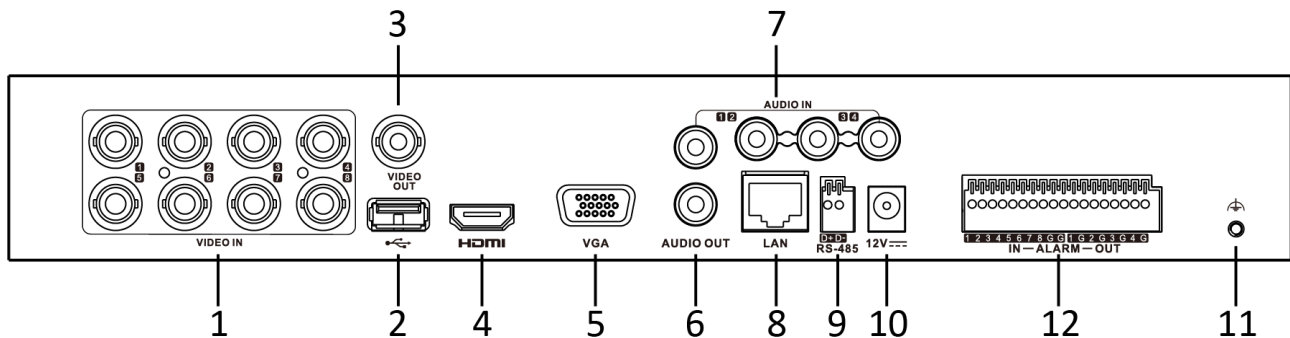

Physical Interface

*: The rear panel of iDS-7204HUHI-K1/4S(B) provides 4 video input interfaces.

No.	Description	No.	Description
1	VIDEO IN	7	AUDIO IN, RCA connector
2	USB interface	8	LAN network interface
3	VIDEO OUT	9	RS-485 serial interface
4	HDMI interface	10	12 VDC power input
5	VGA interface	11	GND
6	AUDIO OUT, RCA connector	12	ALARM IN/OUT